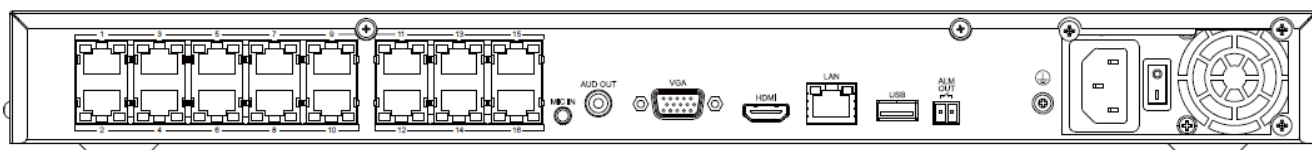

Technical specifications are subject to changes without notice.

Urmet S.p.A. | Via Bologna, 188/C | 10154 TORINO (ITALY)

T +39 011.24.00.000

info@urmet.com | urmet.com

CUSTOMER SERVICE +39 011.23.39.810