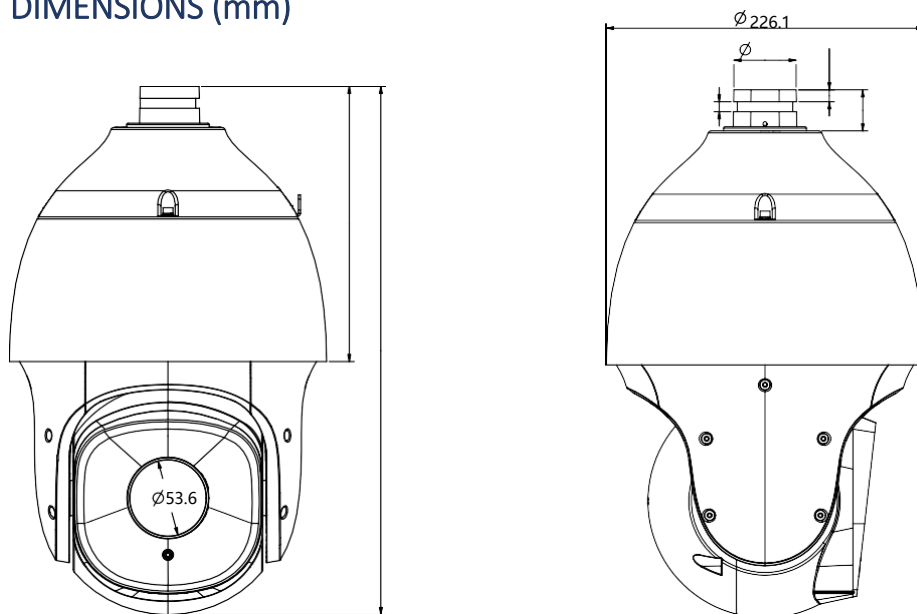

1099/395 5MP 30X Starlight IR POE AI PTZ Camera

DIMENSIONS (mm)

ACCESSORIES

Technical specifications are subject to changes without notice.

Urmet S.p.A. | Via Bologna, 188/C | 10154 TORINO (ITALY)

T +39 011.24.00.000

info@urmet.com | urmet.com

CUSTOMER SERVICE +39 011.23.39.810