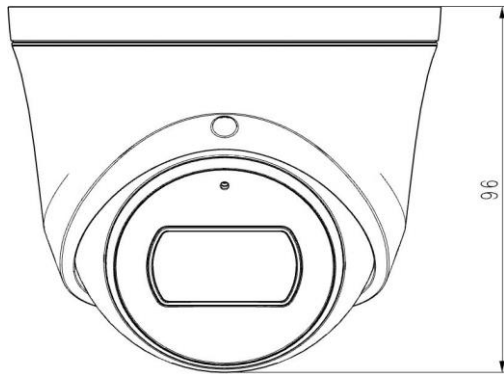

1099/470 IP 5M, Starlight IR dome camera

DIMENSIONS (mm)

ACCESSORIES

3000/141
Junction box

3000/136
Wall Mount

3000/131
Junction box

Technical specifications are subject to changes without notice.

Urmet S.p.A. | Via Bologna, 188/C | 10154 TORINO (ITALY)

T +39 011.24.00.000

info@urmet.com | **urmet.com**

CUSTOMER SERVICE +39 011.23.39.810