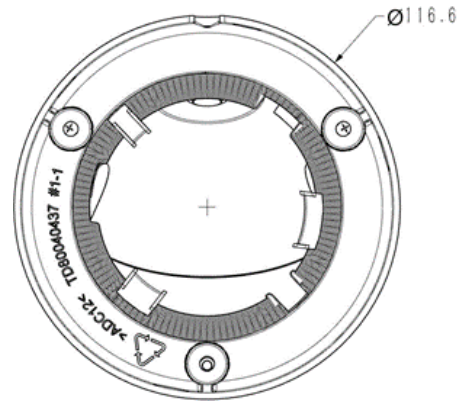

1099/470 IP 5M, Starlight IR dome camera

DIMENSIONS (mm)

ACCESSORIES

3000/141
Junction box

3000/136
Wall Mount

3000/131
Junction box

Technical specifications are subject to changes without notice.

Urmet S.p.A. | Via Bologna, 188/C | 10154 TORINO (ITALY)

T +39 011.24.00.000

info@urmet.com | **urmet.com**

CUSTOMER SERVICE +39 011.23.39.810