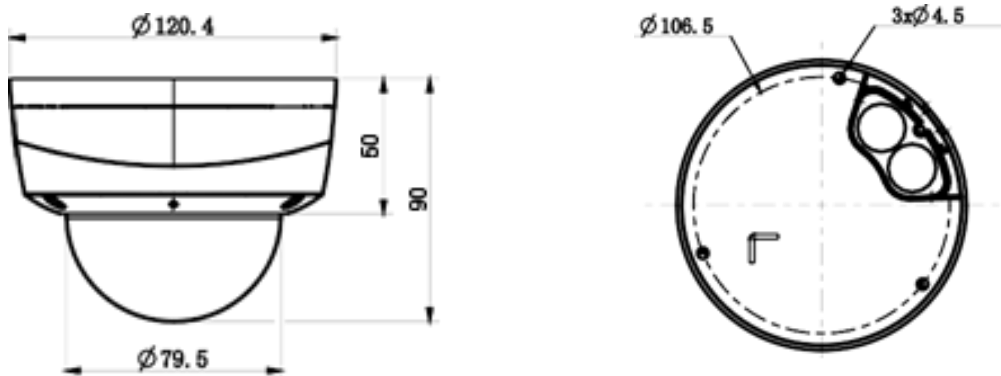

1099/472 IP 5M, Starlight IR vandal dome camera

DIMENSIONS (mm)

ACCESSORIES

Technical specifications are subject to changes without notice.

Urmet S.p.A. | Via Bologna, 188/C | 10154 TORINO (ITALY)

T +39 011.24.00.000

info@urmet.com | **urmet.com**

CUSTOMER SERVICE +39 011.23.39.810