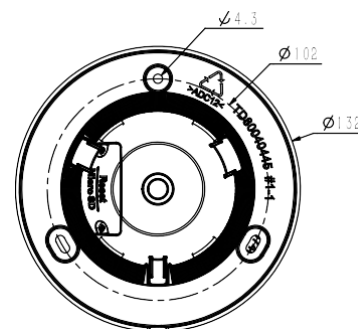

1099/721 IP 8M, Starlight motorized IR dome camera

DIMENSIONS (mm)

ACCESSORIES

Technical specifications are subject to changes without notice.

Urmet S.p.A. | Via Bologna, 188/C | 10154 TORINO (ITALY)

T +39 011.24.00.000

info@urmet.com | urmet.com

CUSTOMER SERVICE +39 011.23.39.810