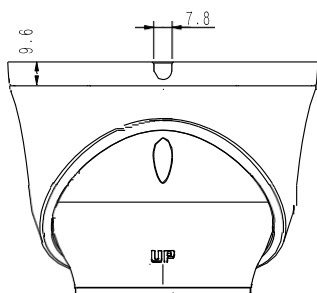

1099/721 IP 8M, Starlight motorized IR dome camera

DIMENSIONS (mm)