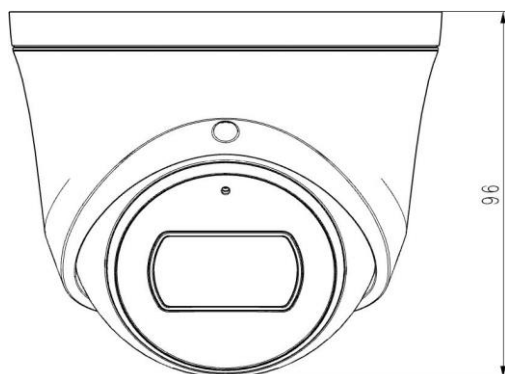

1099/723 IP 8M, Starlight IR dome camera

DIMENSIONS (mm)